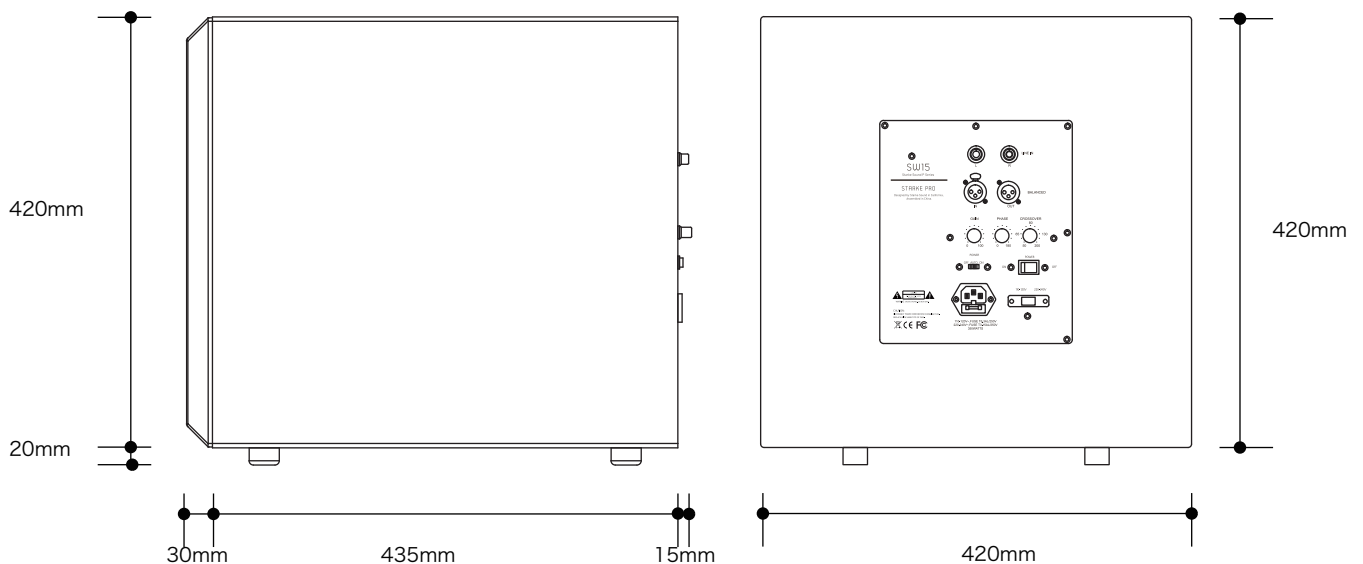

15-inch powerful driver

115/230V switchable

Technical Specifications

Drivers	15 inch 1-piece glass fibre sandwich cone
Amplifier	450W RMS (900W short-term)
Max SPL output (1m)	116dB
Frequency response (± 3 dB)	18Hz-240Hz
Active driver	15 inch 1-piece glass fibre sandwich cone
Radiator	None
Voice coil	Four-layer, 51.5mm, PICCAW wire
Basket	Powder-coated cast steel basket
Magnets	High-grade ferrite magnets
LMF Technology	No
Cabinet Structure	Sealed Box
Input terminals	XLR balanced input RCA stereo inputs, a pair
Volume control	Yes
Crossover	25-120Hz
Phase	0-180 degrees
Equalizer	None
Bass Enhancement(Flat-Punch knob)	Yes
Power selector	Off/Auto/On
Volt Switch	115V/230V
Power Consumption	Standby: 2W Idle: 12W Maximum: 850W
Grille	Fabric mesh over MDF frame
Finish	Matte
Color options	Black
Full size	H 17.3 x W 16.5 x D 18.9 inches (w/ foot) H 440 x W 420 x D 480mm (w/ foot)
Weight	55 lbs (25kg)
Shipping size	L 28 x W 24.8 x H 25.6 inches L 710 x W 630 x H 650mm
Shipping weight	63 lbs (28.6kg)
Warranty	3 years (from original purchase date)